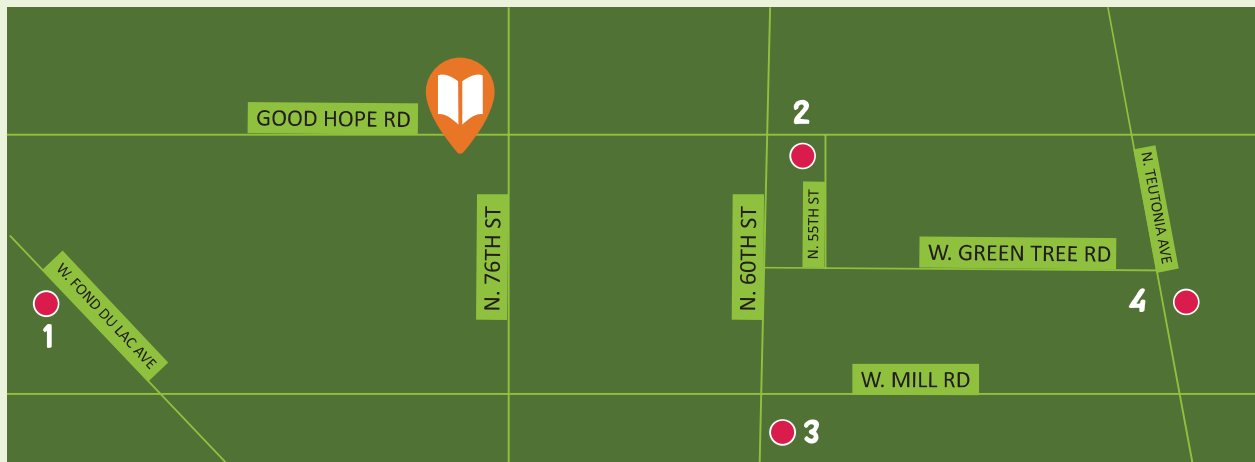

GOOD HOPE BRANCH

1. 10320 W. Fond Du Lac Ave
2. 5555 Good Hope Rd
3. N. 60th St & W. Mill Rd
4. 6680 N. Teutonia Ave

Challenge yourself to explore Milwaukee neighborhoods, art, and culture this summer.

READ: Track your time reading - books, audiobooks, magazines, and online articles...it all counts!