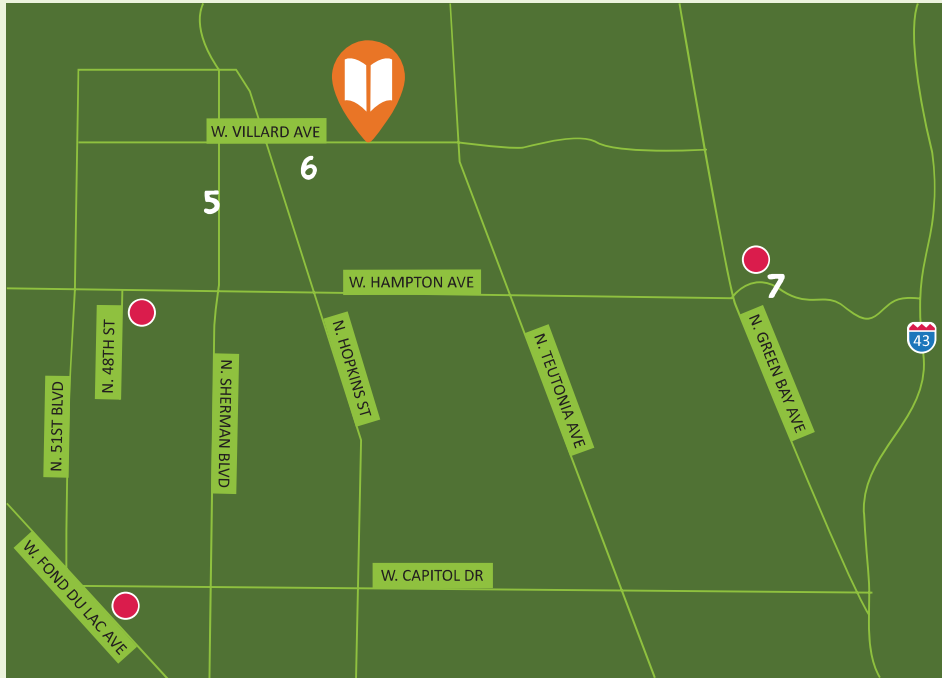

VILLARD SQUARE BRANCH

- 5151 N. 35th St
- 5190 N. 35th St
- 1301 W. Hampton Ave

Challenge yourself to explore Milwaukee neighborhoods, art, and culture this summer.

READ: Track your time reading - books, audiobooks, magazines, and online articles... it all counts!

CREATE: Stop by all the Milwaukee Public Library branches this summer to participate in a variety of art making challenges. Each branch will be ready with a different project for you to try.

DISCOVER: Can you visit all the pieces of public art featured in the Milwaukee Public Library's Public Art Scavenger Hunt? Check out the locations listed on this paper to get started, then visit other Milwaukee Public Library branches to get a list of the awesome art to visit in their neighborhood.

Check out [MPL.org](https://www.mpl.org) & follow us online to learn about free events all summer long.

NEW!
LEVEL UP
ART
CHALLENGES

LEVEL UP ART CHALLENGE

Villard Square Branch

Inspired by **Old North Milwaukee Evolves Together**. Find this artwork at the **Site 5** in the Public Art Scavenger Hunt!

Join the hunt and do more **Level Up Art Challenges** at every library branch this summer!

Tomorrow's workforce painting

The mural, "Old North Milwaukee Evolves Together", celebrates the history of the neighborhood leading into present day and honors "today's leaders and tomorrow's workforce".